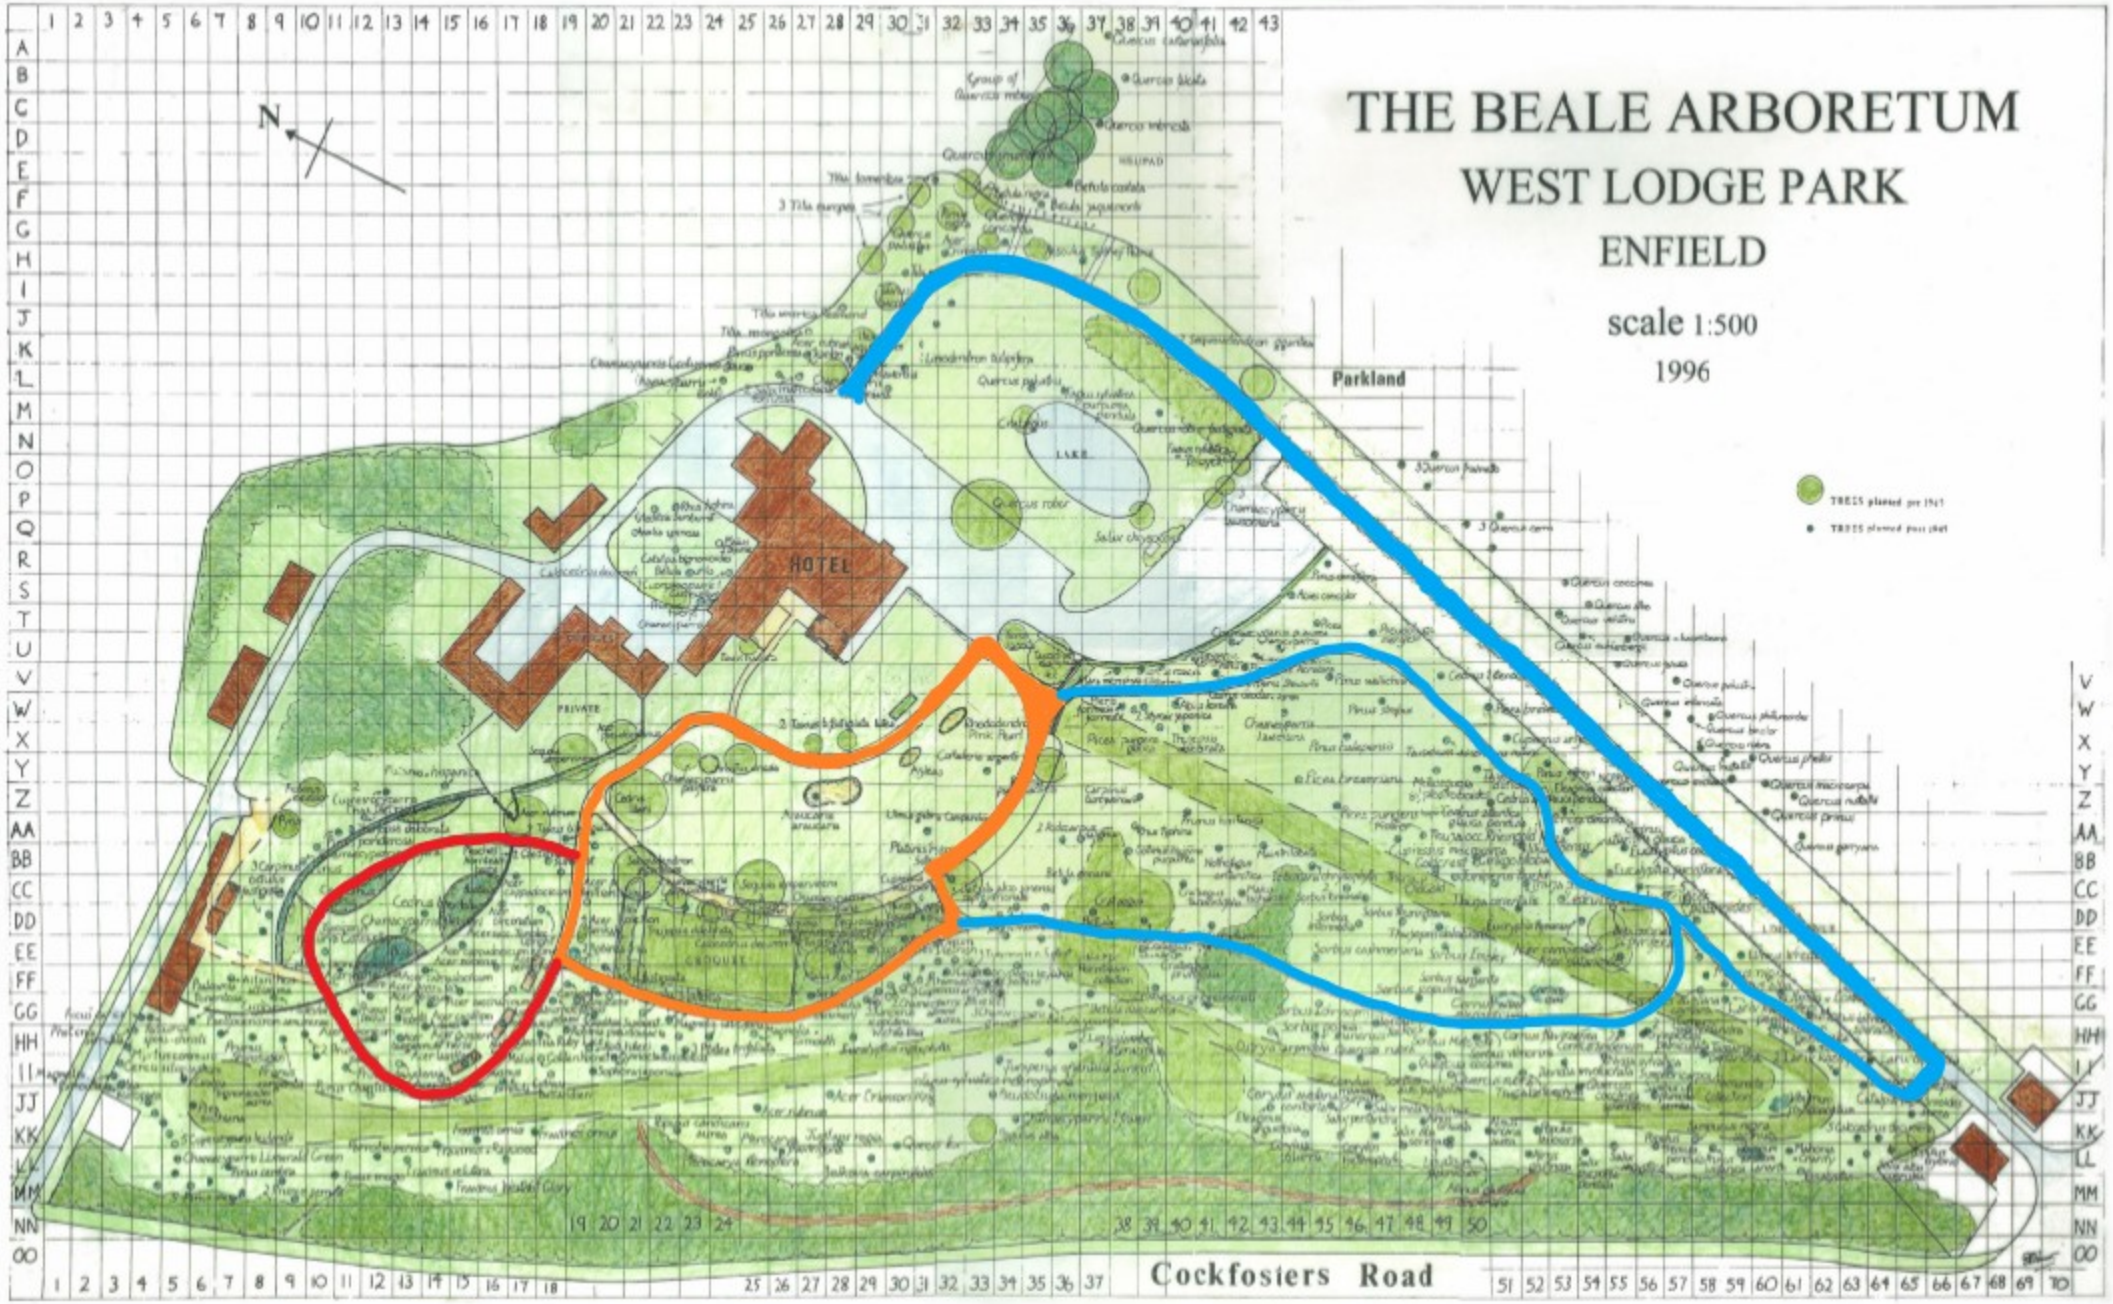

# THE BEALE ARBORETUM WEST LODGE PARK ENFIELD

scale 1:500  
1996

- = Short Run 0.20mi
- + ● = Medium Run 0.27mi
- + ● + ● = Long Run 0.45mi or 0.55mi including the main drive